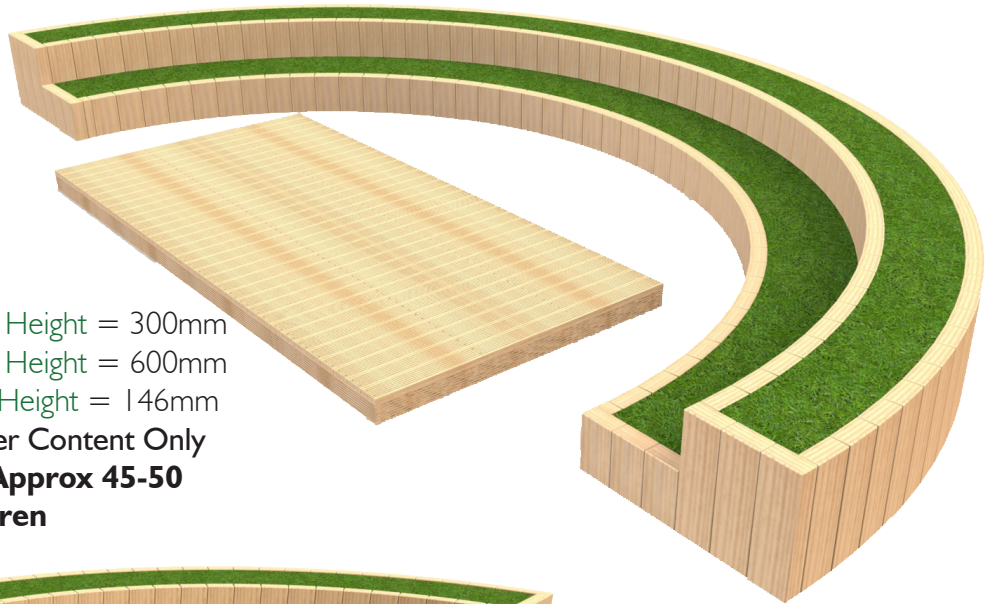

All tables and benches can be supplied wheelchair accessible.

Amphitheatres

Bespoke Options Available

2 Tier 5 Sided Amphitheatre
L 6321mm
W 3003mm
H 585mm

Tier 1 Height = 390mm
Tier 2 Height = 585mm
Timber Content Only
Sits Approx 30-35 Children

2 Tier Curved Amphitheatre Including Stage
L 7994mm
W 4095mm
H 600mm

Tier 1 Height = 300mm
Tier 2 Height = 600mm
Stage Height = 146mm
Timber Content Only
Sits Approx 45-50 Children

3 Tier Curved Amphitheatre
L 7160mm
W 3675mm
H 780mm