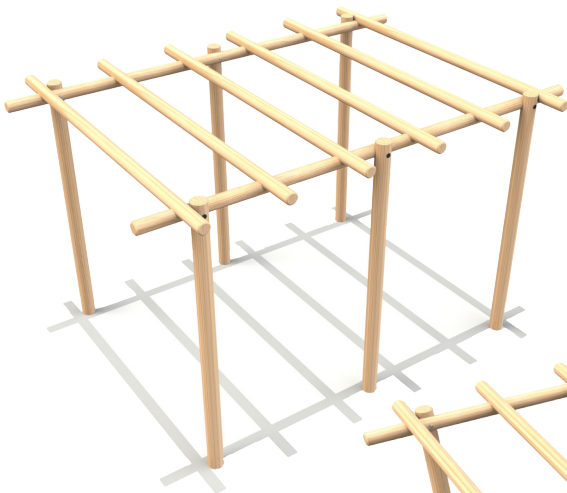

Timber content only supplied for amphitheatres.

Pergolas

Circular Pergola

Outer Radius: 9000mm

Inner Radius: 6500mm

Height: 2600mm

Straight Pergola

L 4000 W 3000 H 2400mm

Planter Pergola

L 7400 W 3600 H 2200mm

x2 Noughts and Crosses Play Panel

x2 Talking Tubes

x2 Planters with Benches

Finger Posts

Finger Post

Height: 2400mm