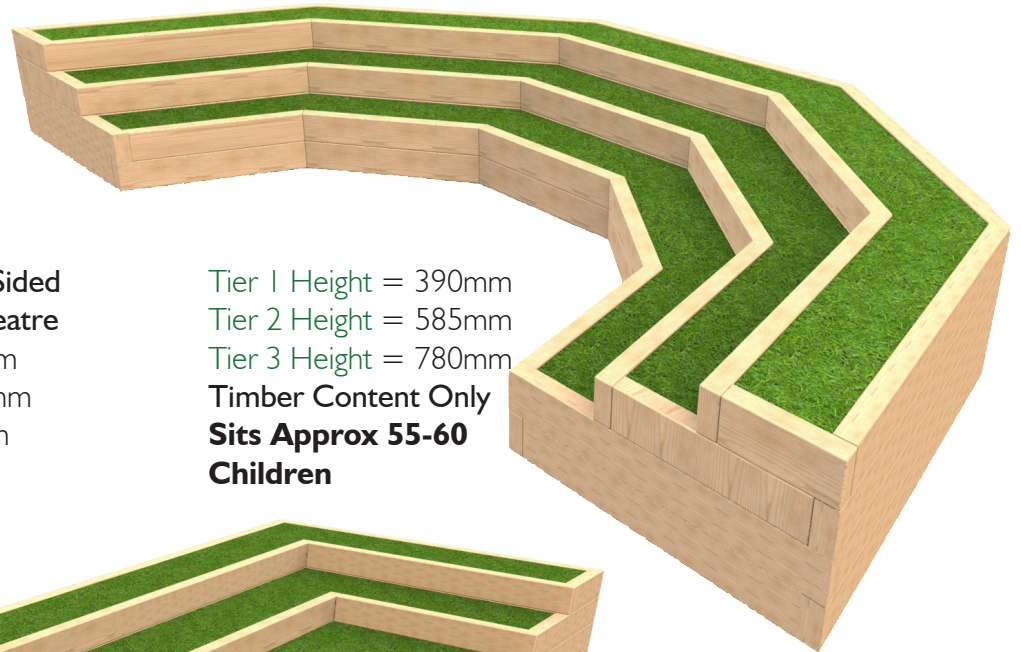

Tier 1 Height = 300mm
Tier 2 Height = 540mm
Tier 3 Height = 780mm
Timber Content Only
Sits Approx 50-55 Children

3 Tier 3 Sided Amphitheatre
L 6956mm
W 3000mm
H 780mm

Tier 1 Height = 390mm
Tier 2 Height = 585mm
Tier 3 Height = 780mm
Timber Content Only
Sits Approx 40-45 Children

Timber content only supplied for amphitheatres.

Amphitheatres

Bespoke Options Available

Theatre Area
L 6120mm
W 3964mm
H 1580mm
Seat Height = 350mm
Stage Height = 146mm
Timber Content Only
Sits Approx 15-20 Children

3 Tier 5 Sided Amphitheatre
L 7362mm
W 3500mm
H 780mm

Tier 1 Height = 390mm
Tier 2 Height = 585mm
Tier 3 Height = 780mm
Timber Content Only
Sits Approx 55-60 Children

3 Tier Square Amphitheatre
L 6430mm
W 2760mm
H 780mm

Tier 1 Height = 390mm
Tier 2 Height = 585mm
Tier 3 Height = 780mm
Timber Content Only
Sits Approx 50-55 Children

3 Tier Square Staggered Amphitheatre
L 6430mm
W 3370mm
H 780mm
Tier 1 Height = 390mm
Tier 2 Height = 585mm
Tier 3 Height = 780mm
Timber Content Only
Sits Approx 60-65 Children