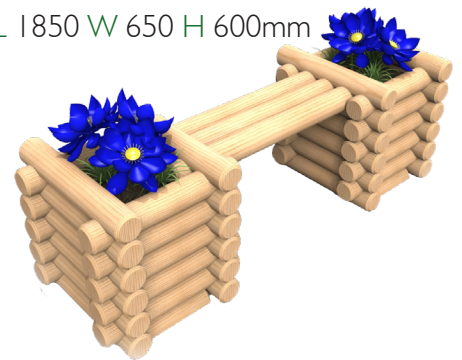

Outdoor amenity Products

Planters

Small Half Round Planter
L 900 W 900 H 300mm

Medium Half Round Planter
L 1800 W 900 H 300mm

Bespoke Options Available

Large Half Round Planter
L 2450 W 1250 H 300mm

Raised Tiered Timber Bed Planter
L 900 W 900 H 780mm

Low Timber Bed Planter
L 1800 W 900 H 390mm

High Timber Bed Planter
L 1800 W 450 H 585mm

1.8m Round Log Planter
L 1800 W 1800 H 650mm

0.9m Round Log Planter
L 900 W 900 H 650mm

1.85m Planter Bench
L 1850 W 650 H 600mm

1.58m 3 Tier Small Sleeper Planter
L 1580 W 1580 H 780mm

0.95m Sleeper Planter
L 950 W 950 H 585mm

2.15m 3 Tier Large Sleeper Planter
L 2150 W 2150 H 780mm

1.8m Sleeper Planter
L 1800 W 950 H 585mm

2.4m Sleeper Planter
L 2400 W 950 H 585mm