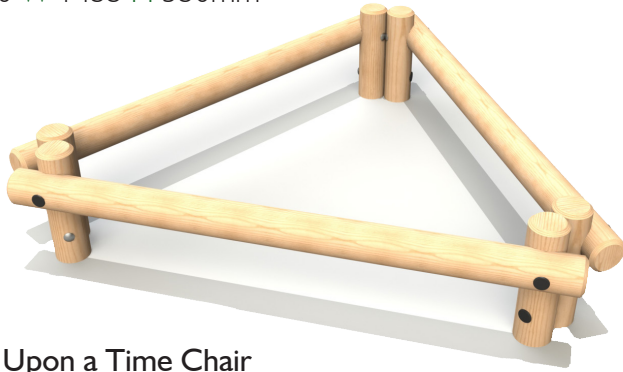

Seating

Bespoke Options Available

Buddy Bench

L 1680 W 1455 H 350mm