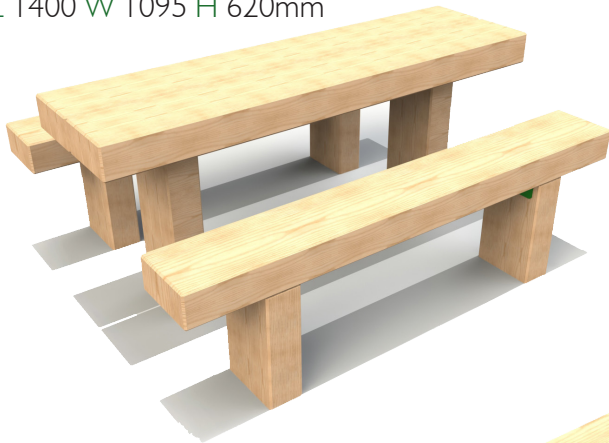

L 775 W 772 H 1336mm

Button Stool

L 195 W 195 H 400mm

Check out our Website or Story Time Brochure for more Button Stool and Toadstool options!

Toadstool

L 300mm W 300mm H 400mm

Story Telling Chair

L 780 W 485 H 1400mm

1.4m Sleeper Table and Benches

L 1400 W 1095 H 620mm

2.4m Sleeper Table and Benches

L 2400 W 1095 H 620mm

3.6m Sleeper Bench

L 3600 W 195 H 420mm

2.4m Sleeper Bench

L 2400 W 195 H 420mm