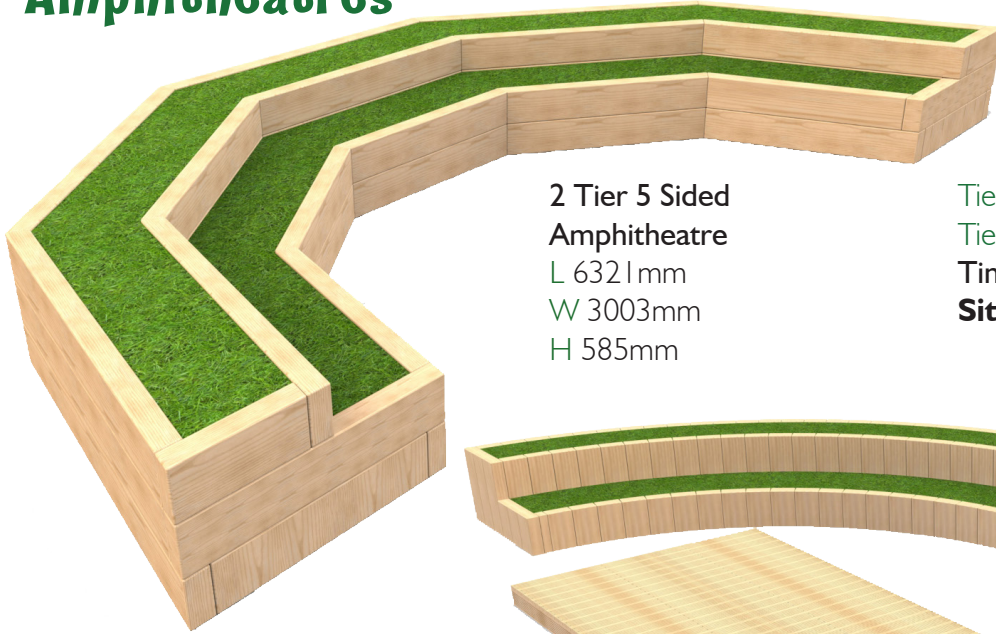

1.8m Curved Sleeper Bench
L 1793 W 388 H 420mm

2m Hexagonal Tree Seat
L 2056 W 1780 H 470mm

3m Open Octagonal Bench
L 3000 W 2663 H 450mm

3m Half Octagonal Bench
L 3000 W 1700 H 450mm

3m Octagonal Tree Seat
L 3000 W 3000 H 450mm

All tables and benches can be supplied wheelchair accessible.

Amphitheatres

Bespoke Options Available

2 Tier 5 Sided Amphitheatre
L 6321mm
W 3003mm
H 585mm

Tier 1 Height = 390mm
Tier 2 Height = 585mm
Timber Content Only
Sits Approx 30-35 Children