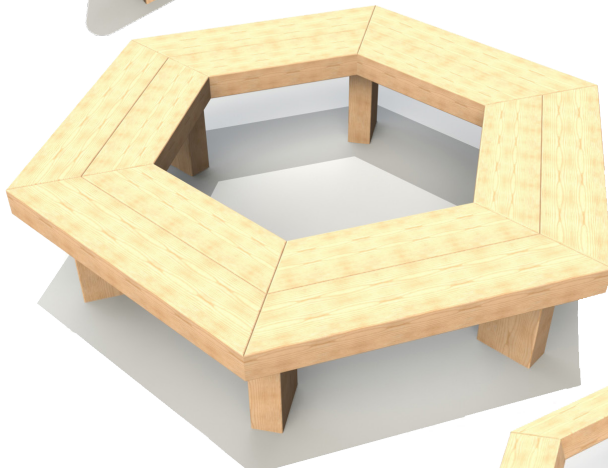

1.4m Sleeper Bench

L 1400 W 195 H 420mm

All tables and benches can be supplied wheelchair accessible.

Seating

Bespoke Options Available

2m Half Hexagonal Bench
L 1983 W 890 H 470mm

1.3m Curved Sleeper Bench
L 1294 W 385 H 420mm

1.8m Curved Sleeper Bench
L 1793 W 388 H 420mm

2m Hexagonal Tree Seat
L 2056 W 1780 H 470mm

3m Open Octagonal Bench
L 3000 W 2663 H 450mm

3m Half Octagonal Bench
L 3000 W 1700 H 450mm

3m Octagonal Tree Seat
L 3000 W 3000 H 450mm