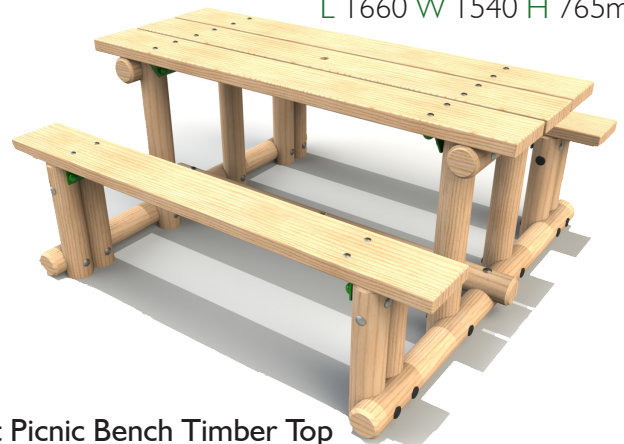

Holt Picnic Bench Steel Top
L 1660 W 1340 H 766mm

Holt Picnic Bench Timber Top
L 1660 W 1355 H 781mm

Ifton Bench
L 1800 W 400 H 450mm

Aston Bench
L 1800 W 629 H 893mm

Knolton Bench
L 2000 W 518 H 740mm

Frankton Picnic Bench
L 1660 W 1540 H 765mm