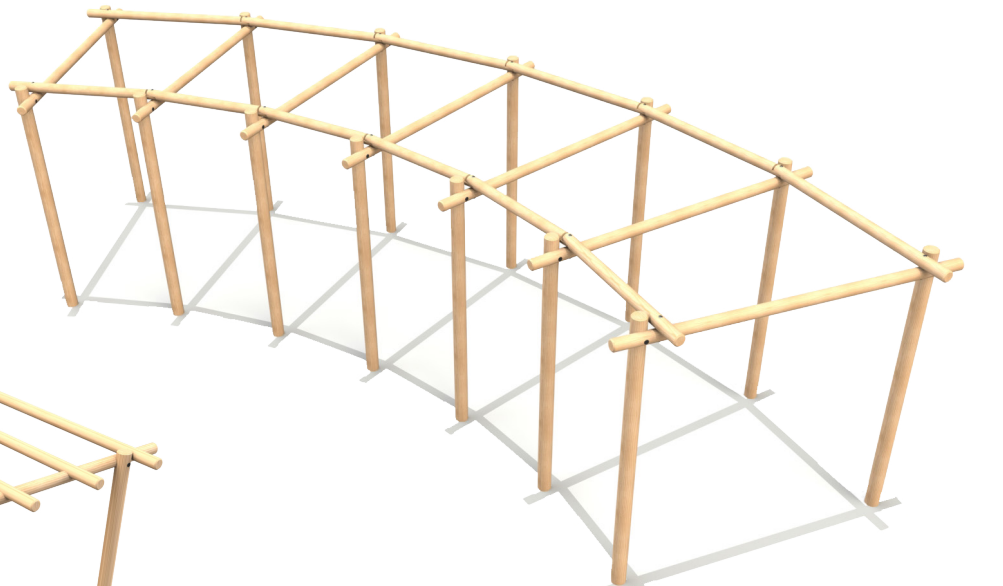

Timber content only supplied for amphitheatres.

Pergolas

Circular Pergola

Outer Radius: 9000mm

Inner Radius: 6500mm

Height: 2600mm

Straight Pergola

L 4000 W 3000 H 2400mm

Planter Pergola

L 7400 W 3600 H 2200mm

x2 Noughts and Crosses Play Panel

x2 Talking Tubes

x2 Planters with Benches

Finger Posts

Finger Post

Height: 2400mm