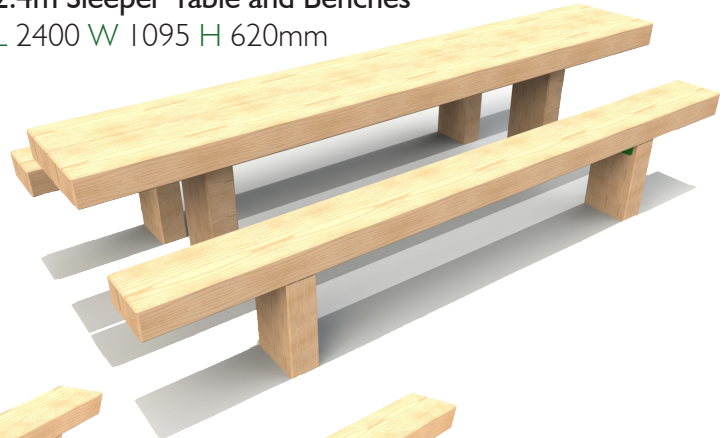

L 775 W 772 H 1336mm

Button Stool

L 195 W 195 H 400mm

Check out our Website or Story Time Brochure for more Button Stool and Toadstool options!

Toadstool

L 300mm W 300mm H 400mm

Story Telling Chair

L 780 W 485 H 1400mm

1.4m Sleeper Table and Benches

L 1400 W 1095 H 620mm

2.4m Sleeper Table and Benches

L 2400 W 1095 H 620mm

3.6m Sleeper Bench

L 3600 W 195 H 420mm

2.4m Sleeper Bench

L 2400 W 195 H 420mm