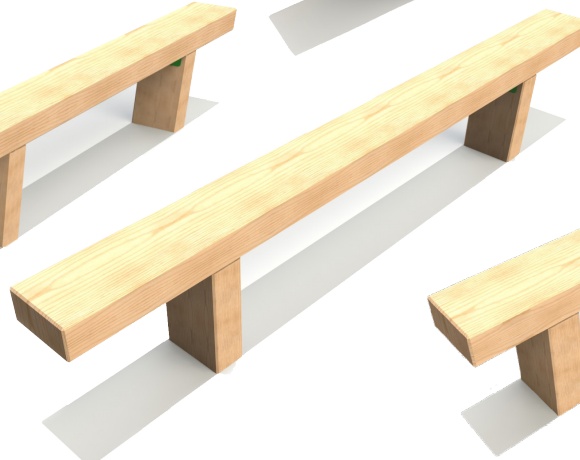

1.4m Sleeper Bench

L 1400 W 195 H 420mm

All tables and benches can be supplied wheelchair accessible.

Seating

Bespoke Options Available

2m Half Hexagonal Bench
L 1983 W 890 H 470mm

1.3m Curved Sleeper Bench
L 1294 W 385 H 420mm