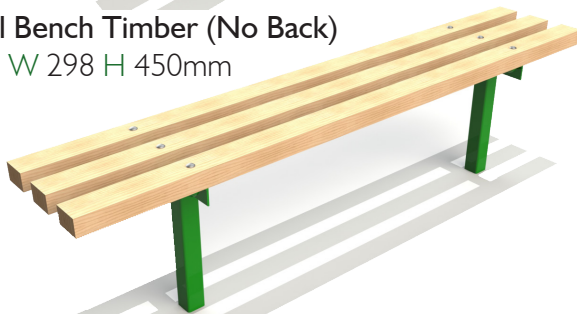

Benches

Bespoke Options Available

Rednall Bench Steel (No Back)
L 1660 W 310 H 445mm

Rednall Bench Steel
L 1660 W 509 H 794mm

Rednall Bench Timber (No Back)
L 1660 W 298 H 450mm

Rednall Bench Timber
L 1660 W 502 H 786mm

Holt Picnic Bench Steel Top
L 1660 W 1340 H 766mm

Holt Picnic Bench Timber Top
L 1660 W 1355 H 781mm

Ifton Bench
L 1800 W 400 H 450mm

Aston Bench
L 1800 W 629 H 893mm

Knolton Bench
L 2000 W 518 H 740mm

Frankton Picnic Bench
L 1660 W 1540 H 765mm