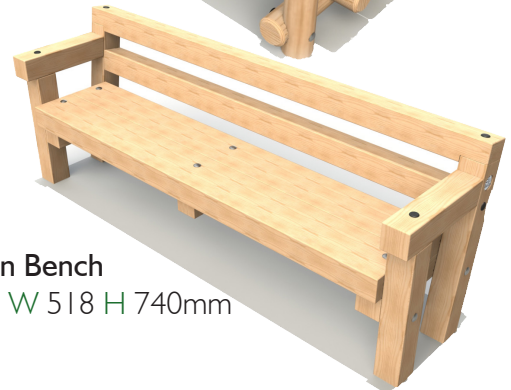

Benches

Bespoke Options Available

Rednall Bench Steel (No Back)
L 1660 W 310 H 445mm

Rednall Bench Steel
L 1660 W 509 H 794mm

Rednall Bench Timber (No Back)
L 1660 W 298 H 450mm

Rednall Bench Timber
L 1660 W 502 H 786mm

Holt Picnic Bench Steel Top
L 1660 W 1340 H 766mm

Holt Picnic Bench Timber Top
L 1660 W 1355 H 781mm

Ifton Bench
L 1800 W 400 H 450mm

Aston Bench
L 1800 W 629 H 893mm

Knolton Bench
L 2000 W 518 H 740mm

Frankton Picnic Bench
L 1660 W 1540 H 765mm