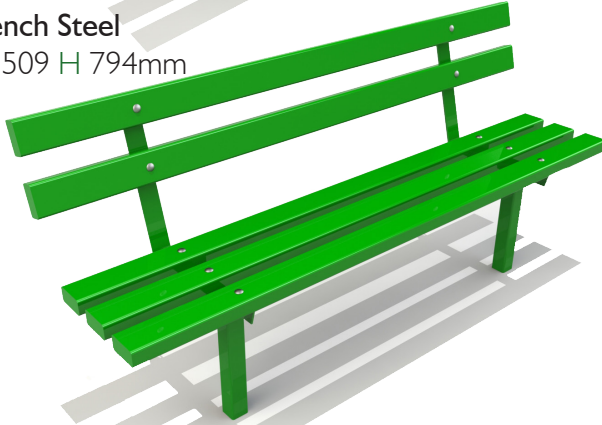

1.58m 3 Tier Small Sleeper Planter
L 1580 W 1580 H 780mm

0.95m Sleeper Planter
L 950 W 950 H 585mm

2.15m 3 Tier Large Sleeper Planter
L 2150 W 2150 H 780mm

1.8m Sleeper Planter
L 1800 W 950 H 585mm

2.4m Sleeper Planter
L 2400 W 950 H 585mm

Benches

Bespoke Options Available

Rednall Bench Steel (No Back)
L 1660 W 310 H 445mm

Rednall Bench Steel
L 1660 W 509 H 794mm

Rednall Bench Timber (No Back)
L 1660 W 298 H 450mm

Rednall Bench Timber
L 1660 W 502 H 786mm

Holt Picnic Bench Steel Top
L 1660 W 1340 H 766mm

Holt Picnic Bench Timber Top
L 1660 W 1355 H 781mm

Ifton Bench
L 1800 W 400 H 450mm

Aston Bench
L 1800 W 629 H 893mm

Knolton Bench
L 2000 W 518 H 740mm

Frankton Picnic Bench
L 1660 W 1540 H 765mm