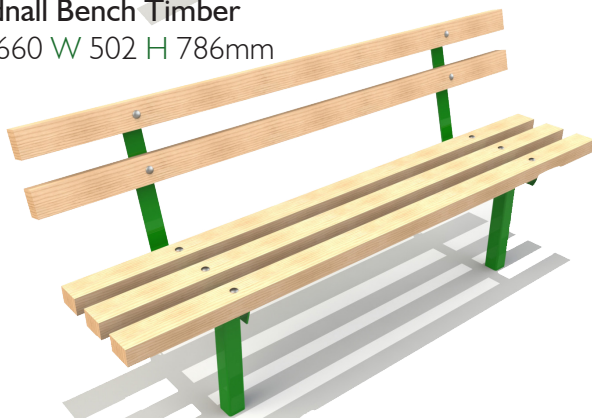

1.58m 3 Tier Small Sleeper Planter
L 1580 W 1580 H 780mm

0.95m Sleeper Planter
L 950 W 950 H 585mm

2.15m 3 Tier Large Sleeper Planter
L 2150 W 2150 H 780mm

1.8m Sleeper Planter
L 1800 W 950 H 585mm

2.4m Sleeper Planter
L 2400 W 950 H 585mm

Benches

Bespoke Options Available

Rednall Bench Steel (No Back)
L 1660 W 310 H 445mm

Rednall Bench Steel
L 1660 W 509 H 794mm

Rednall Bench Timber (No Back)
L 1660 W 298 H 450mm

Rednall Bench Timber
L 1660 W 502 H 786mm

Holt Picnic Bench Steel Top
L 1660 W 1340 H 766mm

Holt Picnic Bench Timber Top
L 1660 W 1355 H 781mm

Ifton Bench
L 1800 W 400 H 450mm

Aston Bench
L 1800 W 629 H 893mm

Knolton Bench
L 2000 W 518 H 740mm

Frankton Picnic Bench
L 1660 W 1540 H 765mm