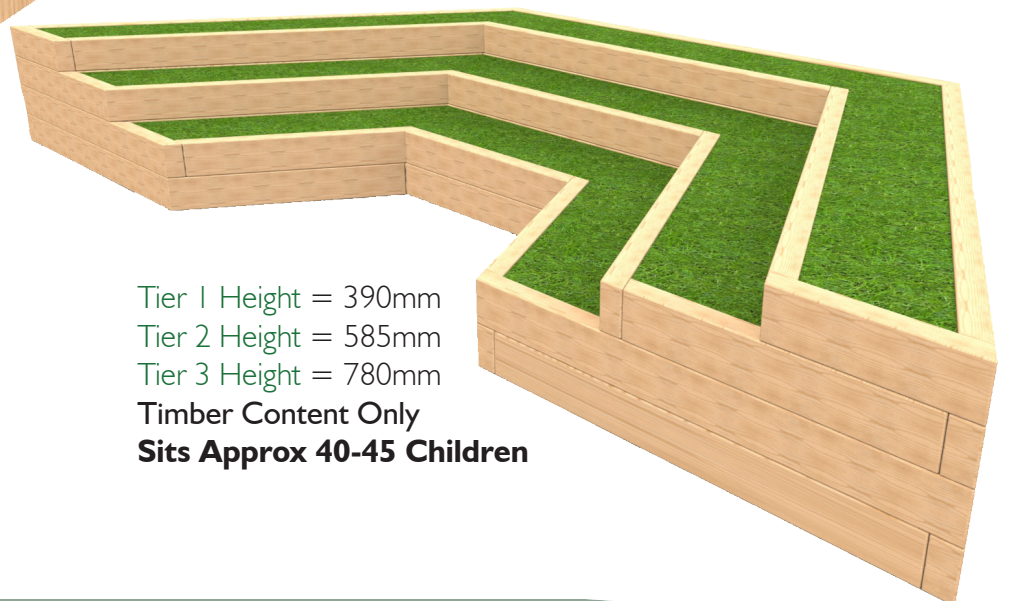

2 Tier Curved Amphitheatre Including Stage
L 7994mm
W 4095mm
H 600mm

Tier 1 Height = 300mm
Tier 2 Height = 600mm
Stage Height = 146mm
Timber Content Only
Sits Approx 45-50 Children

3 Tier Curved Amphitheatre
L 7160mm
W 3675mm
H 780mm

Tier 1 Height = 300mm
Tier 2 Height = 540mm
Tier 3 Height = 780mm
Timber Content Only
Sits Approx 50-55 Children

3 Tier 3 Sided Amphitheatre
L 6956mm
W 3000mm
H 780mm

Tier 1 Height = 390mm
Tier 2 Height = 585mm
Tier 3 Height = 780mm
Timber Content Only
Sits Approx 40-45 Children