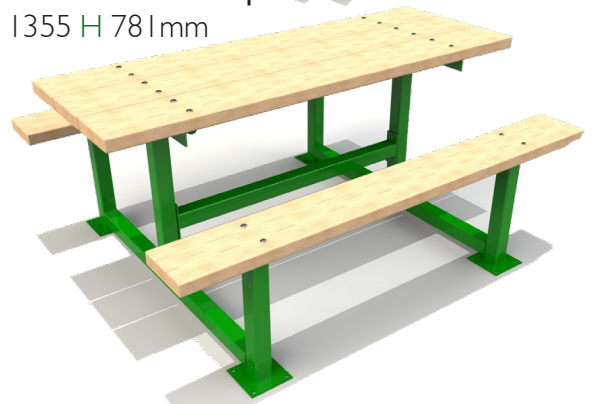

Benches

Bespoke Options Available

Rednall Bench Steel (No Back)
L 1660 W 310 H 445mm

Rednall Bench Steel
L 1660 W 509 H 794mm

Rednall Bench Timber (No Back)
L 1660 W 298 H 450mm

Rednall Bench Timber
L 1660 W 502 H 786mm

Holt Picnic Bench Steel Top
L 1660 W 1340 H 766mm

Holt Picnic Bench Timber Top
L 1660 W 1355 H 781mm

Ifton Bench
L 1800 W 400 H 450mm

Aston Bench
L 1800 W 629 H 893mm

Knolton Bench
L 2000 W 518 H 740mm

Frankton Picnic Bench
L 1660 W 1540 H 765mm