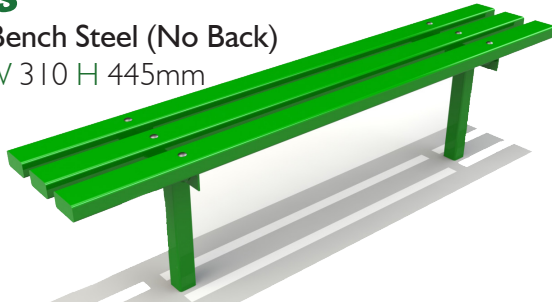

1.58m 3 Tier Small Sleeper Planter
L 1580 W 1580 H 780mm

0.95m Sleeper Planter
L 950 W 950 H 585mm

2.15m 3 Tier Large Sleeper Planter
L 2150 W 2150 H 780mm

1.8m Sleeper Planter
L 1800 W 950 H 585mm

2.4m Sleeper Planter
L 2400 W 950 H 585mm

Benches

Bespoke Options Available

Rednall Bench Steel (No Back)
L 1660 W 310 H 445mm

Rednall Bench Steel
L 1660 W 509 H 794mm

Rednall Bench Timber (No Back)
L 1660 W 298 H 450mm

Rednall Bench Timber
L 1660 W 502 H 786mm