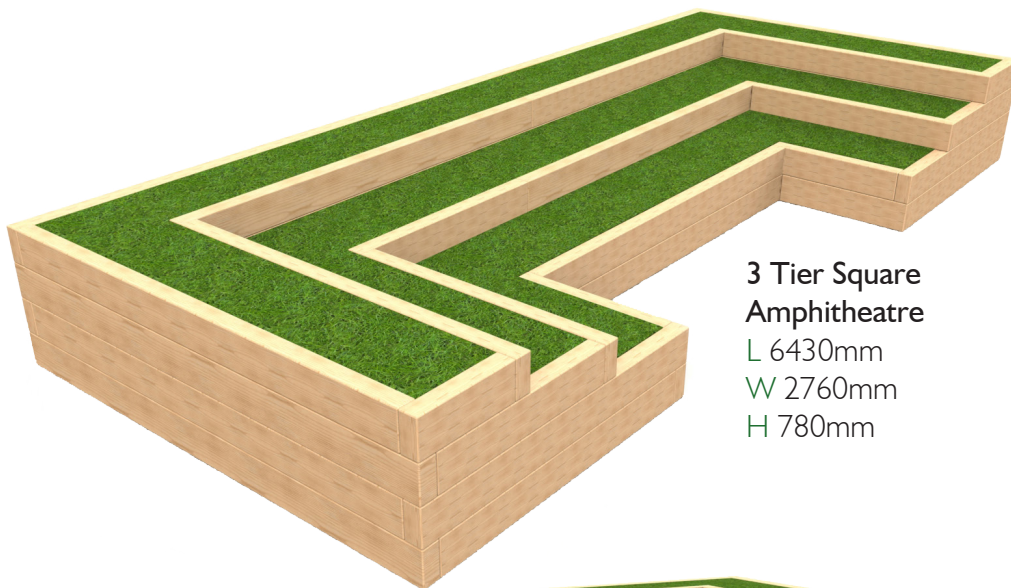

Timber content only supplied for amphitheatres.

Amphitheatres

Bespoke Options Available

Theatre Area
L 6120mm
W 3964mm
H 1580mm
Seat Height = 350mm
Stage Height = 146mm
Timber Content Only
Sits Approx 15-20 Children

3 Tier 5 Sided Amphitheatre
L 7362mm
W 3500mm
H 780mm

Tier 1 Height = 390mm
Tier 2 Height = 585mm
Tier 3 Height = 780mm
Timber Content Only
Sits Approx 55-60 Children

3 Tier Square Amphitheatre
L 6430mm
W 2760mm
H 780mm