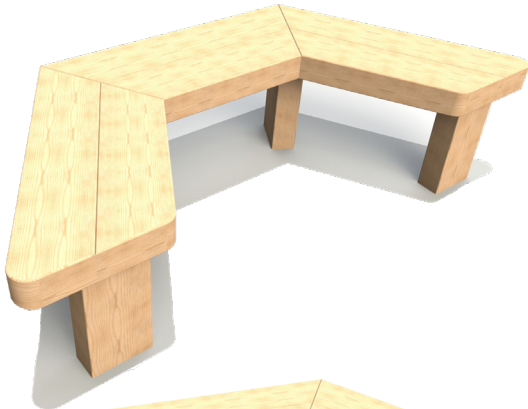

1.4m Sleeper Bench

L 1400 W 195 H 420mm

All tables and benches can be supplied wheelchair accessible.

Seating

Bespoke Options Available

2m Half Hexagonal Bench
L 1983 W 890 H 470mm

1.3m Curved Sleeper Bench
L 1294 W 385 H 420mm