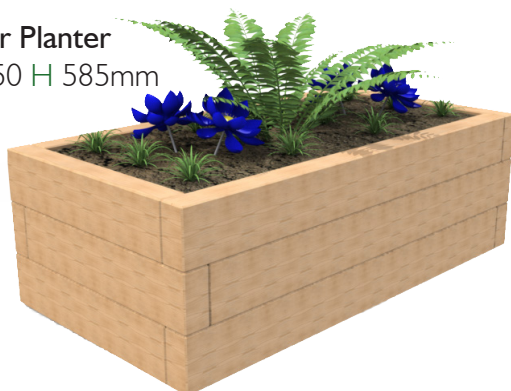

Low Timber Bed Planter
L 1800 W 900 H 390mm

High Timber Bed Planter
L 1800 W 450 H 585mm

1.8m Round Log Planter
L 1800 W 1800 H 650mm

0.9m Round Log Planter
L 900 W 900 H 650mm

1.85m Planter Bench
L 1850 W 650 H 600mm

1.58m 3 Tier Small Sleeper Planter
L 1580 W 1580 H 780mm

0.95m Sleeper Planter
L 950 W 950 H 585mm

2.15m 3 Tier Large Sleeper Planter
L 2150 W 2150 H 780mm

1.8m Sleeper Planter
L 1800 W 950 H 585mm

2.4m Sleeper Planter
L 2400 W 950 H 585mm

Benches

Bespoke Options Available

Rednall Bench Steel (No Back)
L 1660 W 310 H 445mm

Rednall Bench Steel
L 1660 W 509 H 794mm

Rednall Bench Timber (No Back)
L 1660 W 298 H 450mm

Rednall Bench Timber
L 1660 W 502 H 786mm