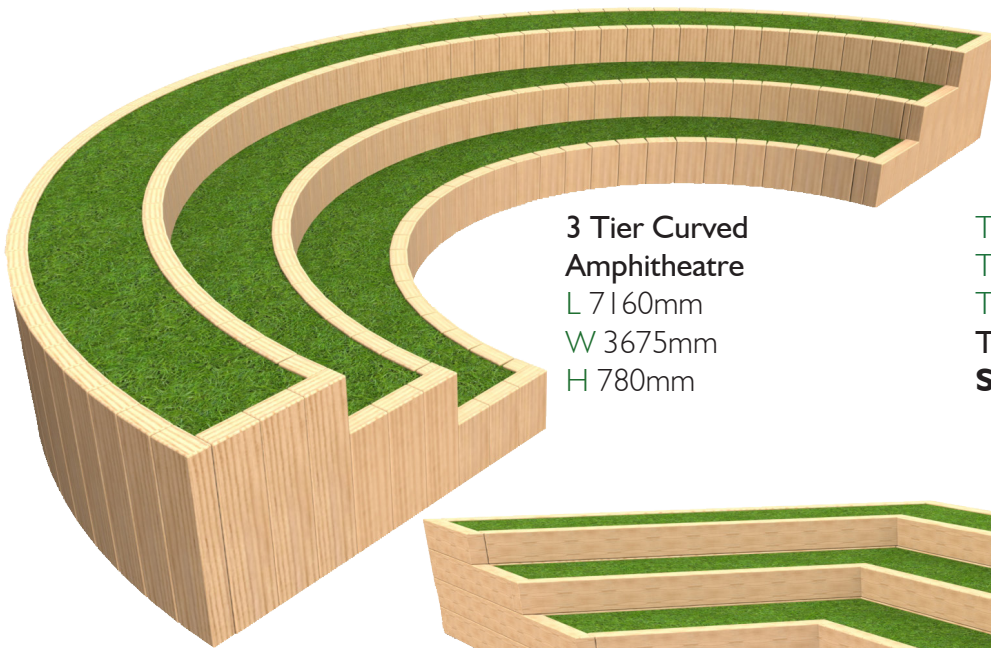

1.8m Curved Sleeper Bench
L 1793 W 388 H 420mm

2m Hexagonal Tree Seat
L 2056 W 1780 H 470mm

3m Open Octagonal Bench
L 3000 W 2663 H 450mm

3m Half Octagonal Bench
L 3000 W 1700 H 450mm

3m Octagonal Tree Seat
L 3000 W 3000 H 450mm

All tables and benches can be supplied wheelchair accessible.

Amphitheatres

Bespoke Options Available

2 Tier 5 Sided Amphitheatre
L 6321mm
W 3003mm
H 585mm

Tier 1 Height = 390mm
Tier 2 Height = 585mm
Timber Content Only
Sits Approx 30-35 Children

2 Tier Curved Amphitheatre Including Stage
L 7994mm
W 4095mm
H 600mm

Tier 1 Height = 300mm
Tier 2 Height = 600mm
Stage Height = 146mm
Timber Content Only
Sits Approx 45-50 Children

3 Tier Curved Amphitheatre
L 7160mm
W 3675mm
H 780mm

Tier 1 Height = 300mm
Tier 2 Height = 540mm
Tier 3 Height = 780mm
Timber Content Only
Sits Approx 50-55 Children

3 Tier 3 Sided Amphitheatre
L 6956mm
W 3000mm
H 780mm

Tier 1 Height = 390mm
Tier 2 Height = 585mm
Tier 3 Height = 780mm
Timber Content Only
Sits Approx 40-45 Children