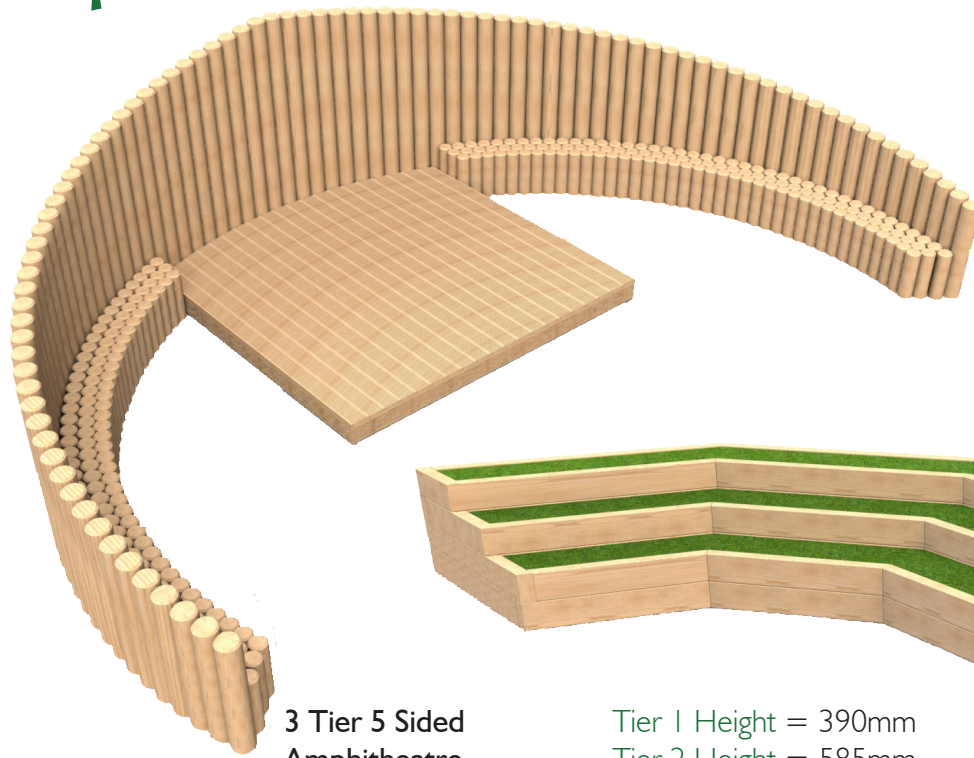

2 Tier Curved Amphitheatre Including Stage
L 7994mm
W 4095mm
H 600mm

Tier 1 Height = 300mm
Tier 2 Height = 600mm
Stage Height = 146mm
Timber Content Only
Sits Approx 45-50 Children

3 Tier Curved Amphitheatre
L 7160mm
W 3675mm
H 780mm

Tier 1 Height = 300mm
Tier 2 Height = 540mm
Tier 3 Height = 780mm
Timber Content Only
Sits Approx 50-55 Children

3 Tier 3 Sided Amphitheatre
L 6956mm
W 3000mm
H 780mm

Tier 1 Height = 390mm
Tier 2 Height = 585mm
Tier 3 Height = 780mm
Timber Content Only
Sits Approx 40-45 Children

Timber content only supplied for amphitheatres.

Amphitheatres

Bespoke Options Available

Theatre Area
L 6120mm
W 3964mm
H 1580mm
Seat Height = 350mm
Stage Height = 146mm
Timber Content Only
Sits Approx 15-20 Children

3 Tier 5 Sided Amphitheatre
L 7362mm
W 3500mm
H 780mm

Tier 1 Height = 390mm
Tier 2 Height = 585mm
Tier 3 Height = 780mm
Timber Content Only
Sits Approx 55-60 Children

3 Tier Square Amphitheatre
L 6430mm
W 2760mm
H 780mm