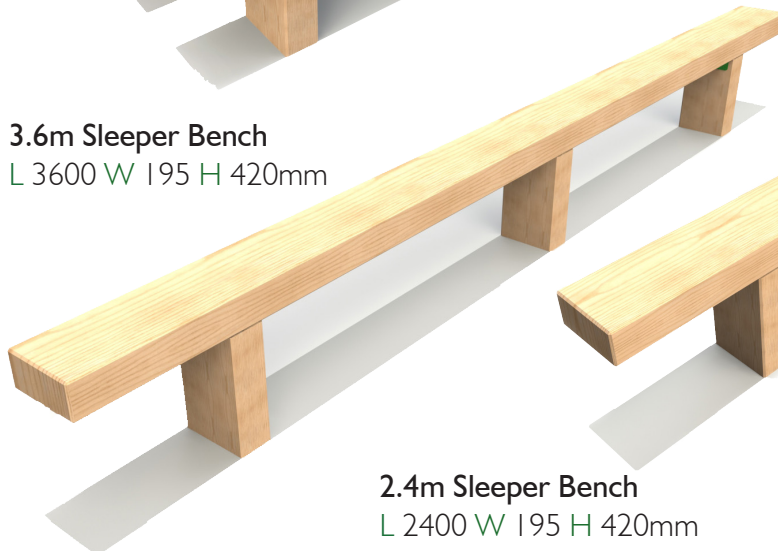

L 775 W 772 H 1336mm

Button Stool

L 195 W 195 H 400mm

Check out our Website or Story Time Brochure for more Button Stool and Toadstool options!

Toadstool

L 300mm W 300mm H 400mm

Story Telling Chair

L 780 W 485 H 1400mm

1.4m Sleeper Table and Benches

L 1400 W 1095 H 620mm

2.4m Sleeper Table and Benches

L 2400 W 1095 H 620mm

3.6m Sleeper Bench

L 3600 W 195 H 420mm

2.4m Sleeper Bench

L 2400 W 195 H 420mm

1.4m Sleeper Bench

L 1400 W 195 H 420mm

All tables and benches can be supplied wheelchair accessible.

Seating

Bespoke Options Available

2m Half Hexagonal Bench
L 1983 W 890 H 470mm

1.3m Curved Sleeper Bench
L 1294 W 385 H 420mm