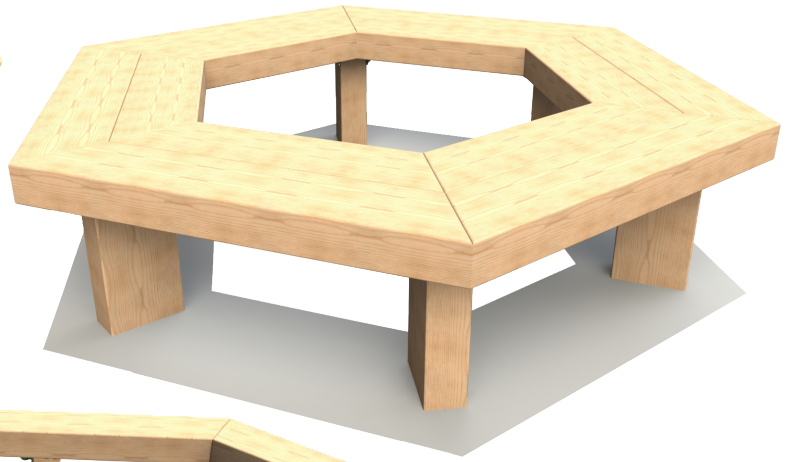

Woodlouse

Worm

Story Time Seating

2m Hexagonal Tree Seat
L 2056 W 1780 H 470mm

2m Half Hexagonal Bench
L 1983 W 890 H 470mm

3m Open Octagonal Bench
L 3000 W 2663 H 450mm

3m Half Octagonal Bench
L 3000 W 1700 H 450mm