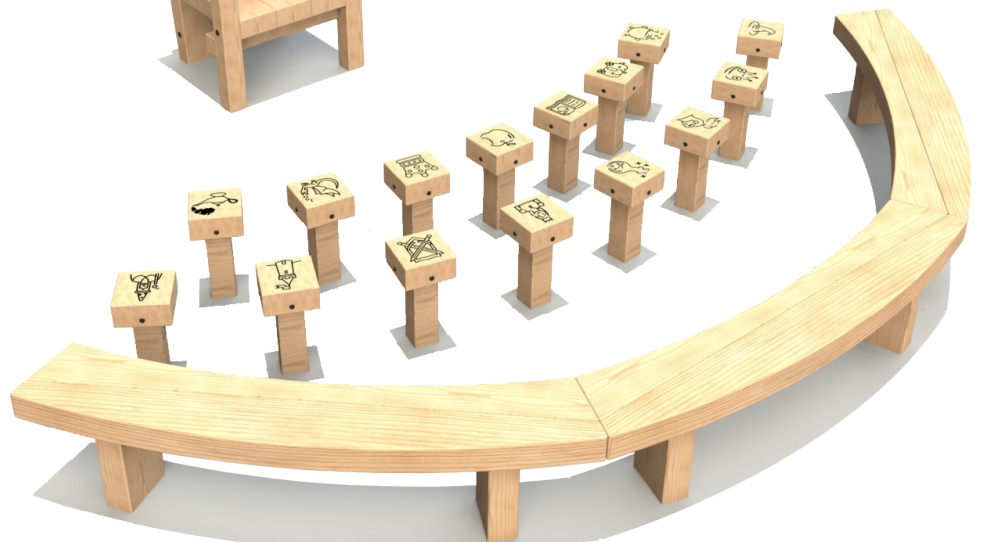

Enchantment Area

Once Upon a Time Chair x 1
Fairy Tale Button Stools x 15
1.8m Curved Sleeper Benches x 3