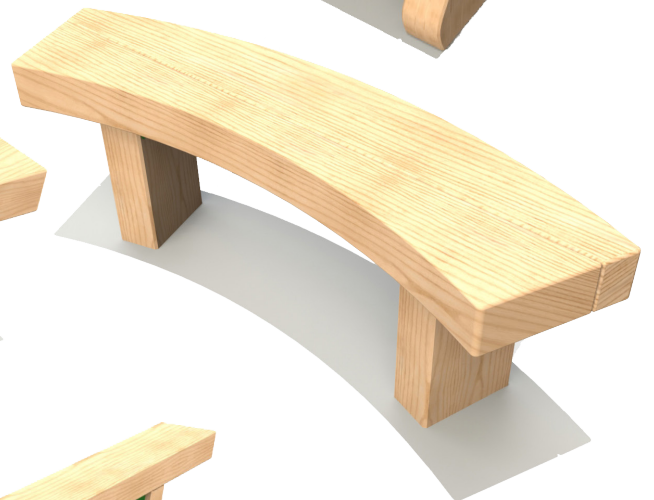

1.3m Curved Sleeper Bench
L 1294 W 385 H 420mm