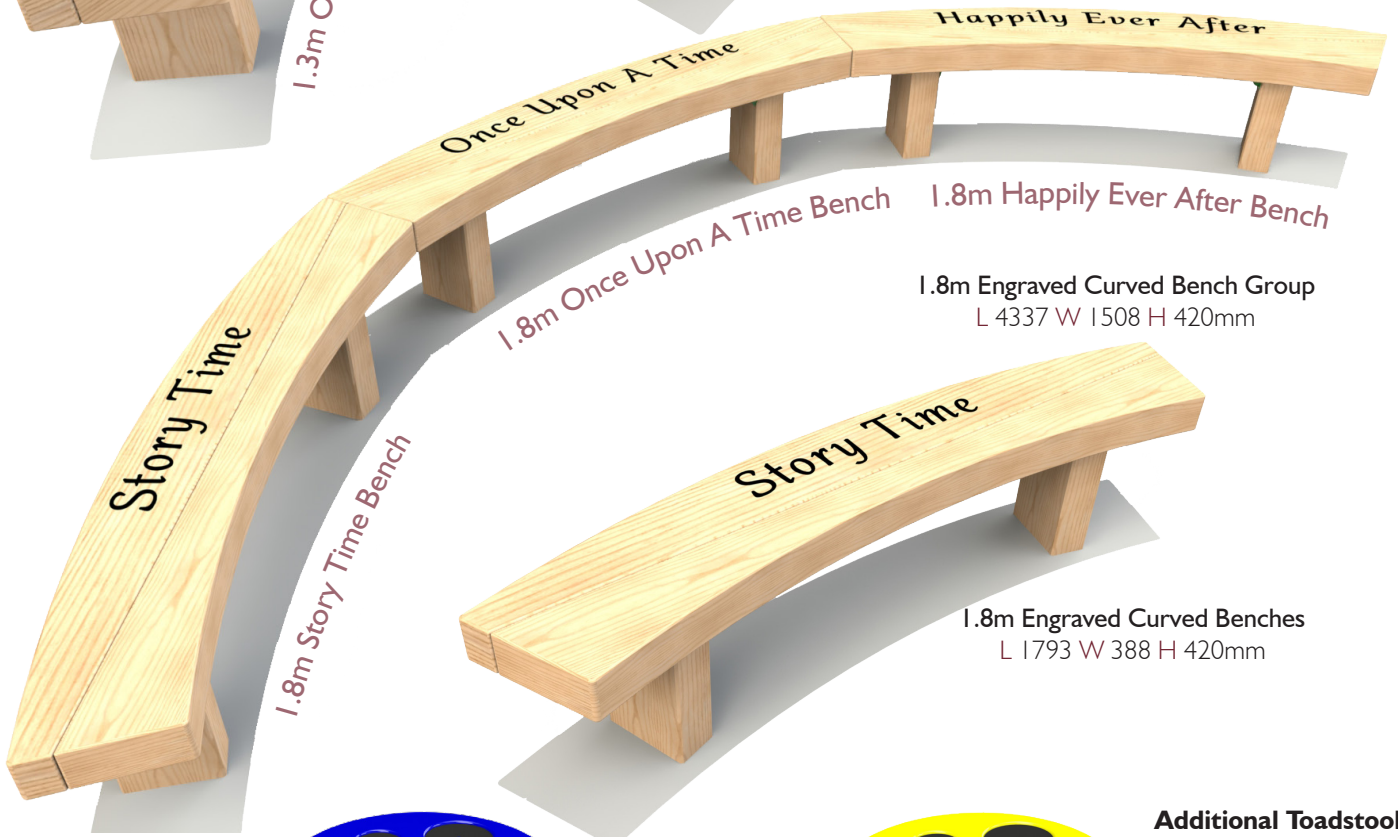

1.8m Engraved Curved Bench Group
L 4337 W 1508 H 420mm

Additional Toadstool
colours available.

1.8m Engraved Curved Benches
L 1793 W 388 H 420mm