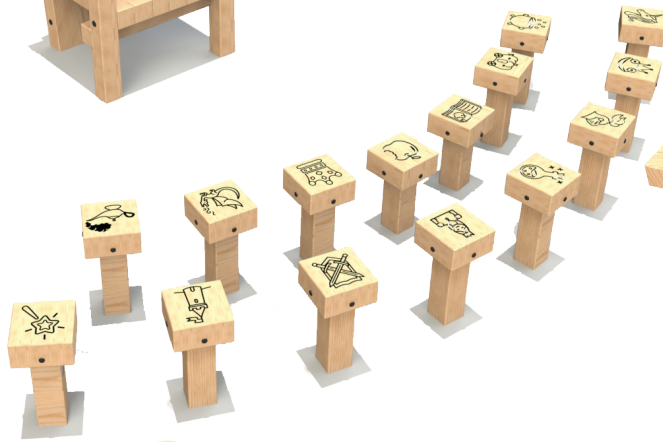

Fairy Tale Area

Once Upon a Time Chair x 1
Fairy Tale Button Stools x 15