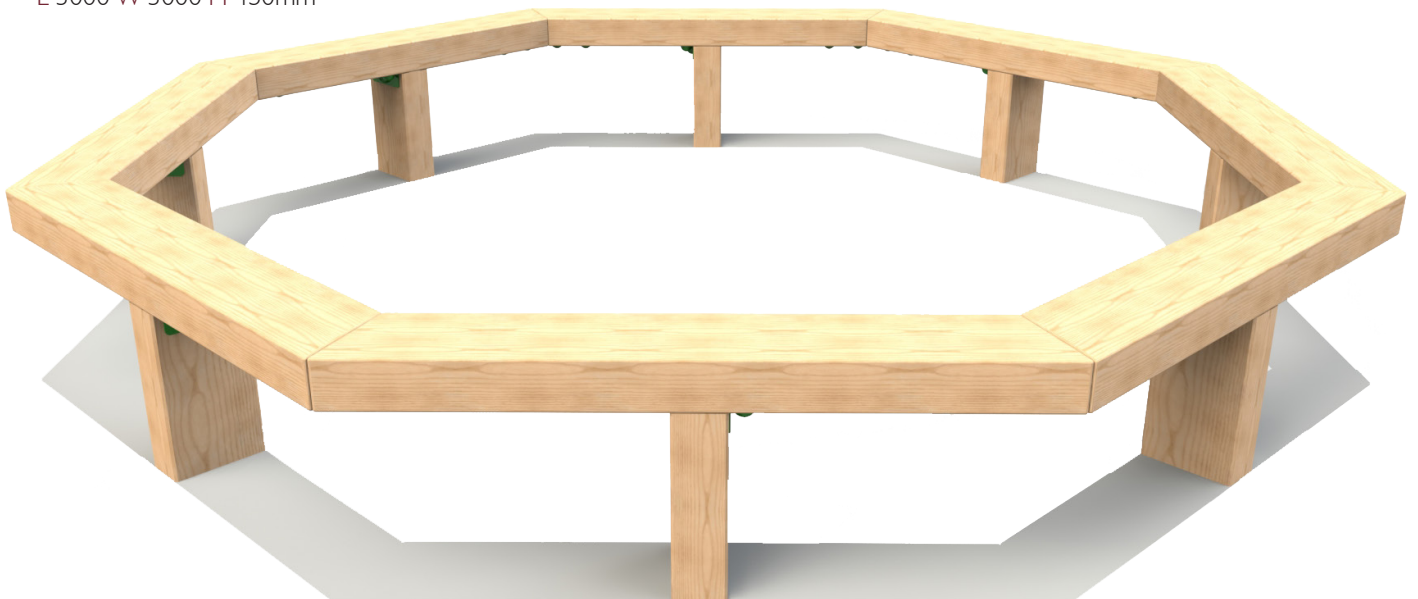

3m Octagonal Tree Seat
L 3000 W 3000 H 450mm