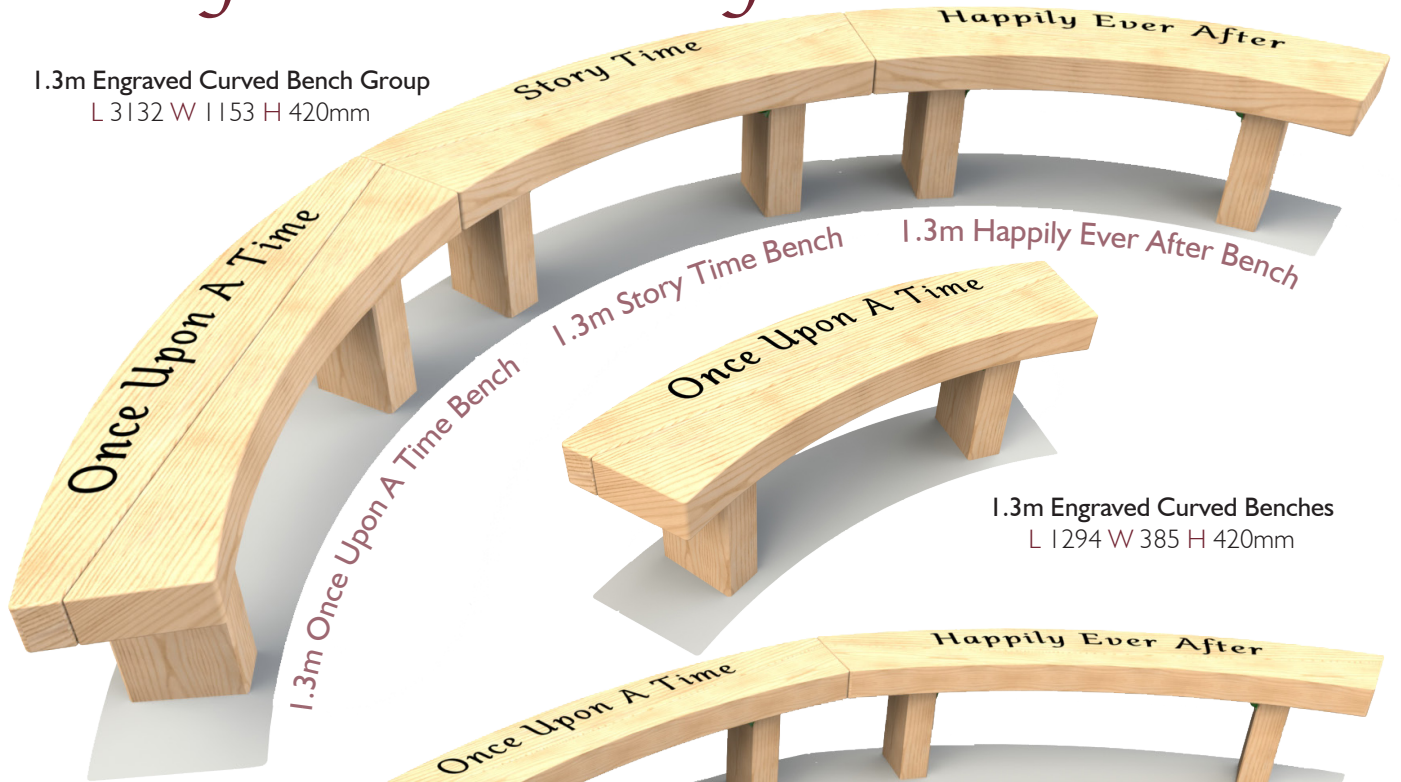

Story Time Seating

1.3m Engraved Curved Bench Group
L 3132 W 1153 H 420mm

1.3m Engraved Curved Benches
L 1294 W 385 H 420mm

1.8m Engraved Curved Bench Group
L 4337 W 1508 H 420mm

1.8m Engraved Curved Benches
L 1793 W 388 H 420mm

Additional Toadstool
colours available.

Toadstool
L 300 W 300 H 400mm

Bespoke options Available

Button Stools

L: 195mm

W: 195mm

H: 400mm

Plain

Gather Round Area

Once Upon a Time Chair x 1
3m Open Octagonal Bench x 1

Tall Tale Area

Once Upon a Time Chair x 1
1.4m Sleeper Benches x 3

All areas also available with the **Story Telling Chair**.

Enchantment Area

Once Upon a Time Chair x 1
Fairy Tale Button Stools x 15
1.8m Curved Sleeper Benches x 3

The ability to offer unrivalled value for money whilst still ensuring exceptional quality and longevity is key.

The Story Time range accommodates all ages, budgets and play scheme sizes. Our uncompromising approach to safety during the design and manufacturing process is paramount.