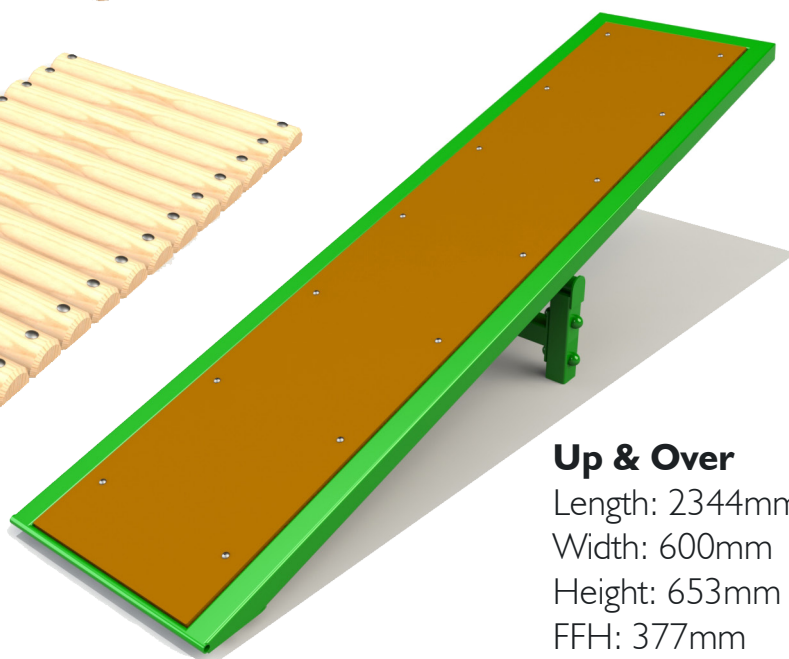

## Rock and Roller

Length: 3385mm

Width: 910mm

Height: 280mm

FFH: 280mm

## Up & Over

Length: 2344mm

Width: 600mm

Height: 653mm

FFH: 377mm