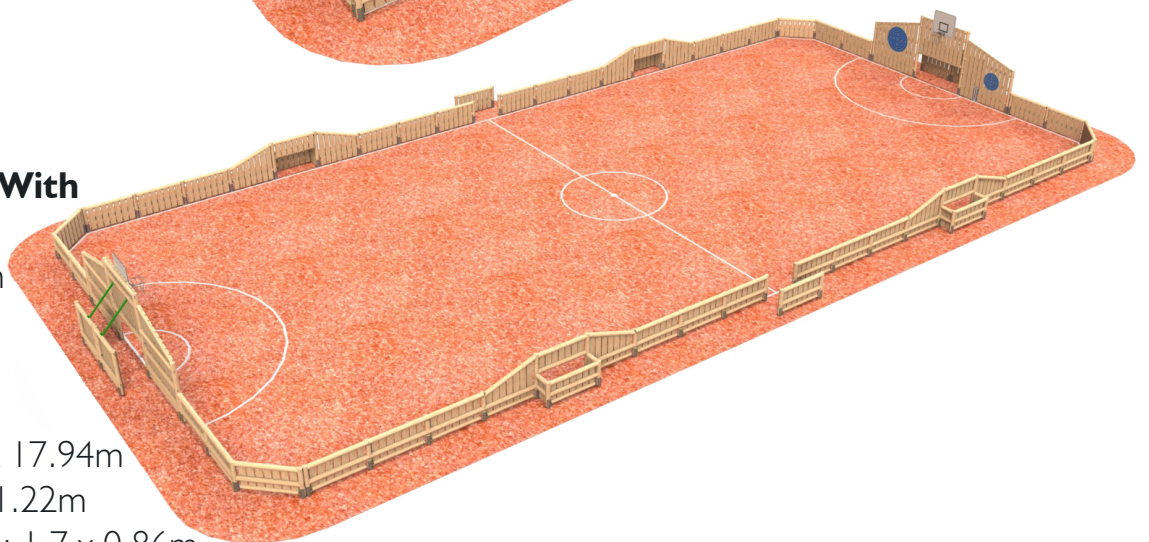

### 29 x 18m Timber MUGA

Length: 29400mm  
Width: 18625mm  
Height: 3510mm

Pitch Size: 27.10 x 15.62m  
Goal Size: 2.44 x 1.22m

### 5 - A - Side Court

Length: 25484mm  
Width: 20590mm  
Height: 2810mm

Pitch Size: 23.36 x 17.54m  
Goal Size: 2.44 x 1.22m

### Timber MUGA With Side Goals

Length: 39766mm  
Width: 20200mm  
Height: 3510mm

Pitch Size: 37.42 x 17.94m  
Goal Size: 2.44 x 1.22m  
5 A-Side Goal Size: 1.7 x 0.86m

Bespoke options available, more details and prices are available upon request