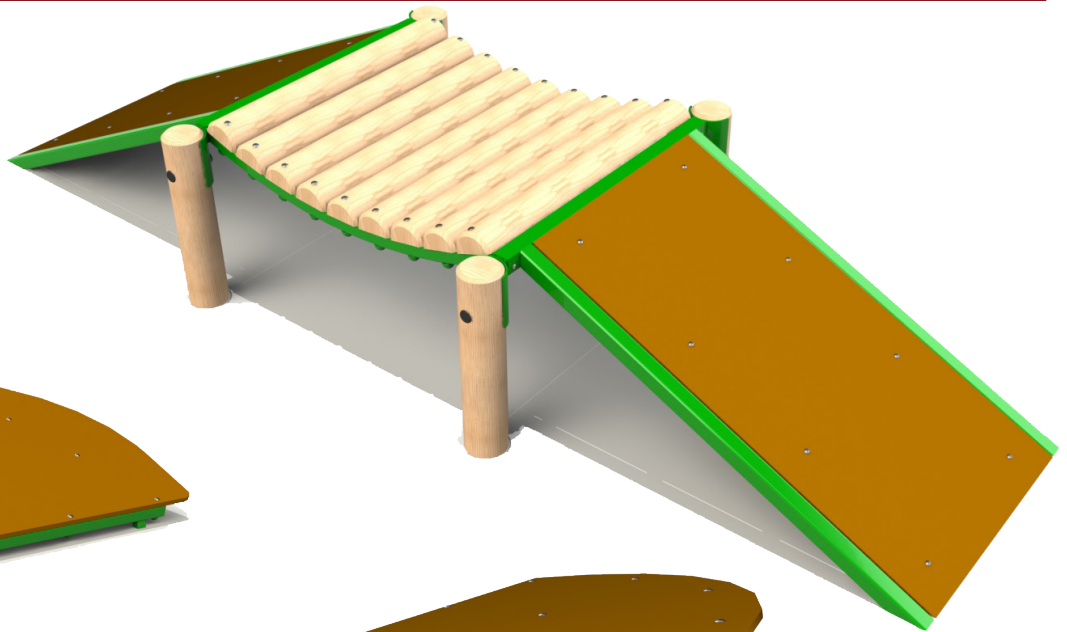

## Half Moon Rising

Length: 3683mm  
Width: 2400mm  
Height: 485mm  
FFH: 485mm