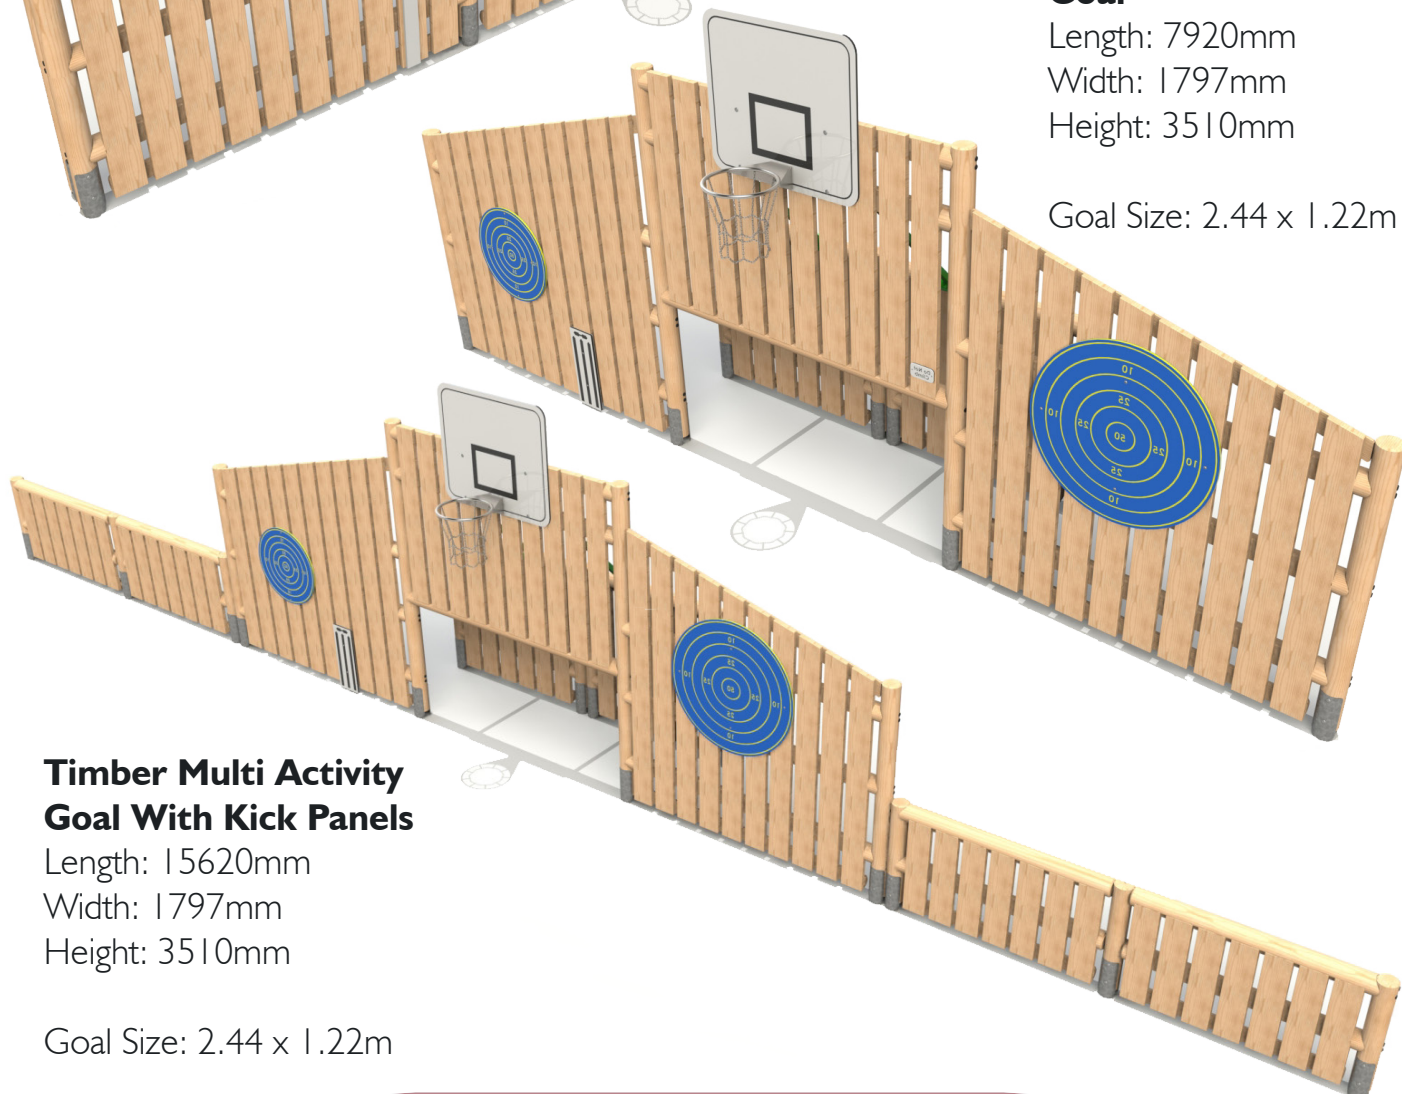

### 5 - A - Side Goal

Length: 10140mm

Width: 1050mm

Height: 2810mm

Goal Size: 2.44 x 1.22m

### Timber Goal Wall

Length: 7920mm

Width: 950mm

Height: 3510mm

Goal Size: 3.46 x 1.8m

### Timber Multi Activity Goal

Length: 7920mm

Width: 1797mm

Height: 3510mm

Goal Size: 2.44 x 1.22m

### Timber Multi Activity Goal With Kick Panels

Length: 15620mm

Width: 1797mm

Height: 3510mm

Goal Size: 2.44 x 1.22m

Bespoke options available, more details and prices are available upon request

Timber MUGA's can be produced to any size.