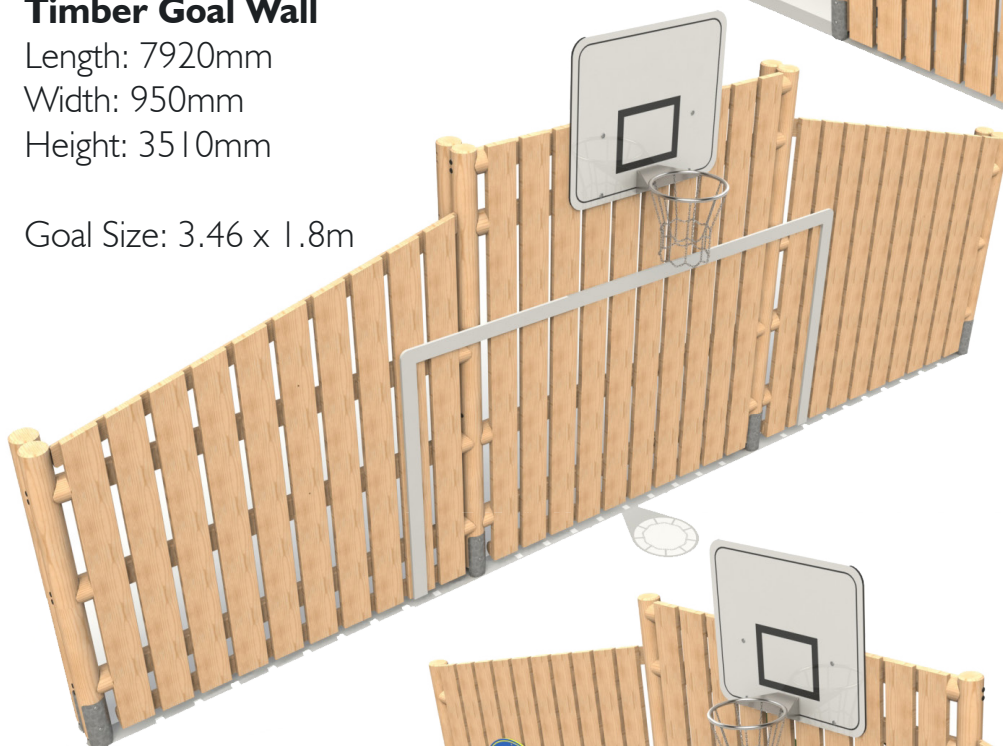

## BALL GAMES

### 5 - A - Side Goal

Length: 10140mm

Width: 1050mm

Height: 2810mm

Goal Size: 2.44 x 1.22m

### Timber Goal Wall

Length: 7920mm

Width: 950mm

Height: 3510mm

Goal Size: 3.46 x 1.8m