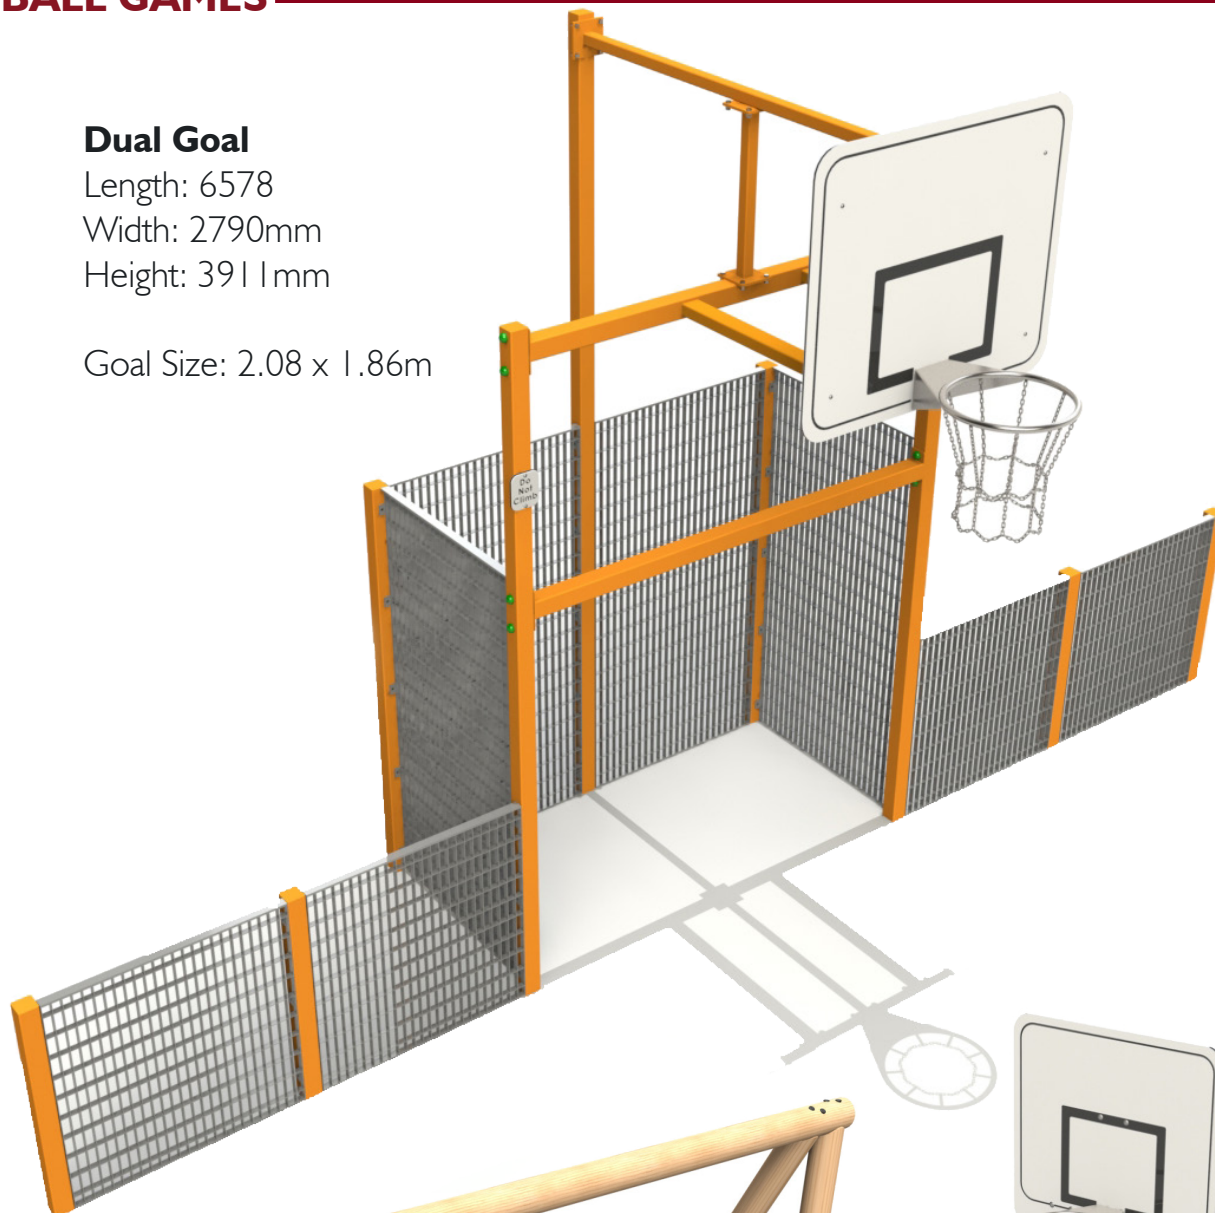

### 5 - A - Side Court

Length: 25484mm  
Width: 20590mm  
Height: 2810mm

Pitch Size: 23.36 x 17.54m  
Goal Size: 2.44 x 1.22m

### Timber MUGA With Side Goals

Length: 39766mm  
Width: 20200mm  
Height: 3510mm

Pitch Size: 37.42 x 17.94m  
Goal Size: 2.44 x 1.22m  
5 A-Side Goal Size: 1.7 x 0.86m

Bespoke options available, more details and prices are available upon request

## BALL GAMES

---

### Dual Goal

Length: 6578

Width: 2790mm

Height: 3911mm

Goal Size: 2.08 x 1.86m