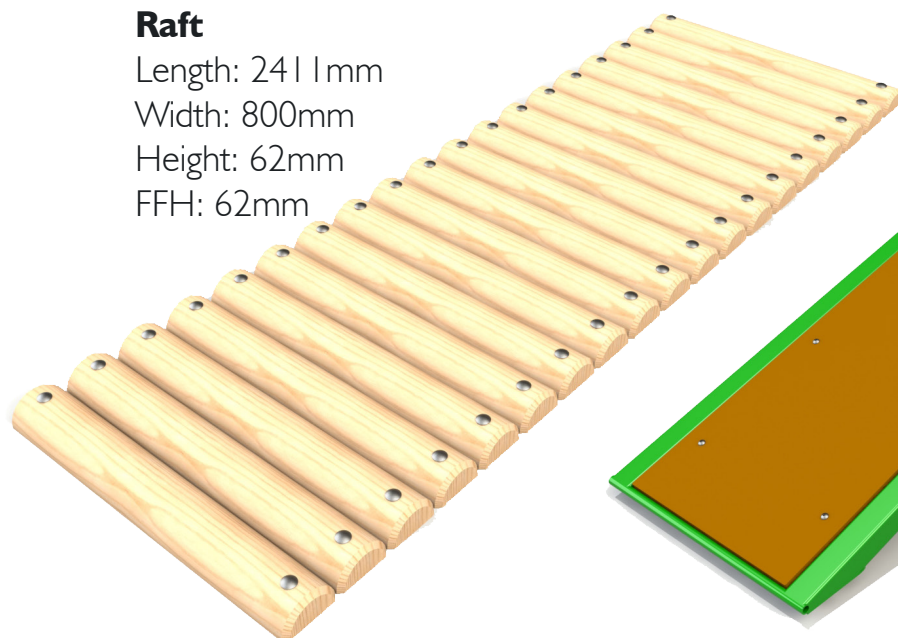

Raft

Length: 2411mm

Width: 800mm

Height: 62mm

FFH: 62mm

Up & Over

Length: 2344mm

Width: 600mm

Height: 653mm

FFH: 377mm