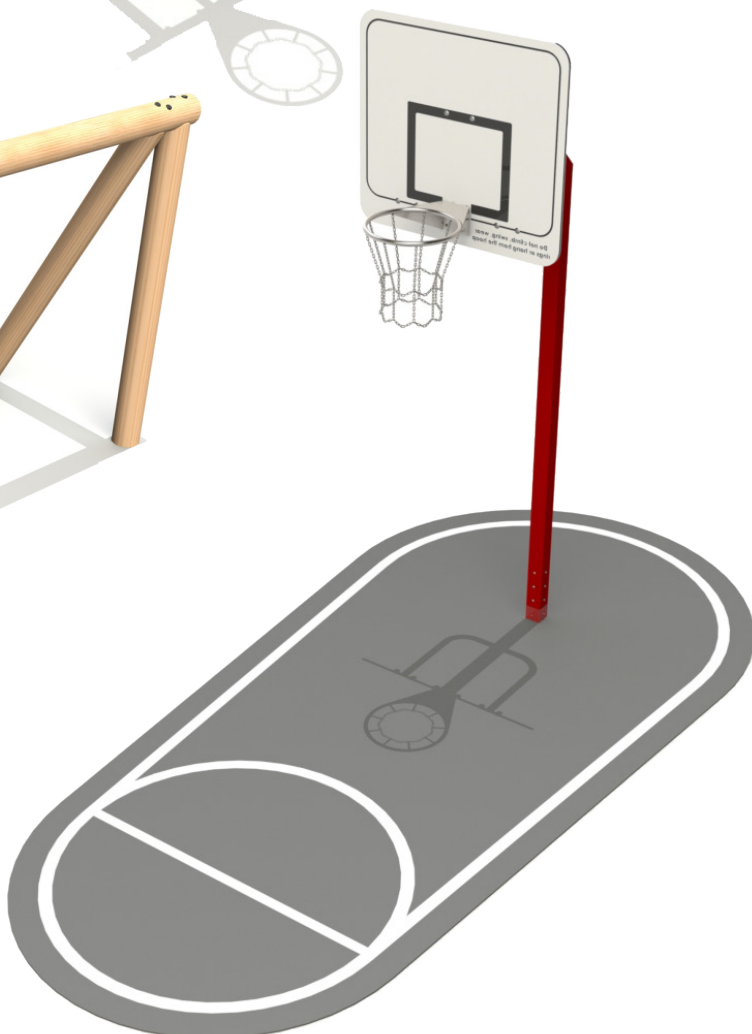

Basket Ball Net

Length: 1738mm

Width: 1200mm

Height: 3945mm

Bespoke options available, more details and prices are available upon request