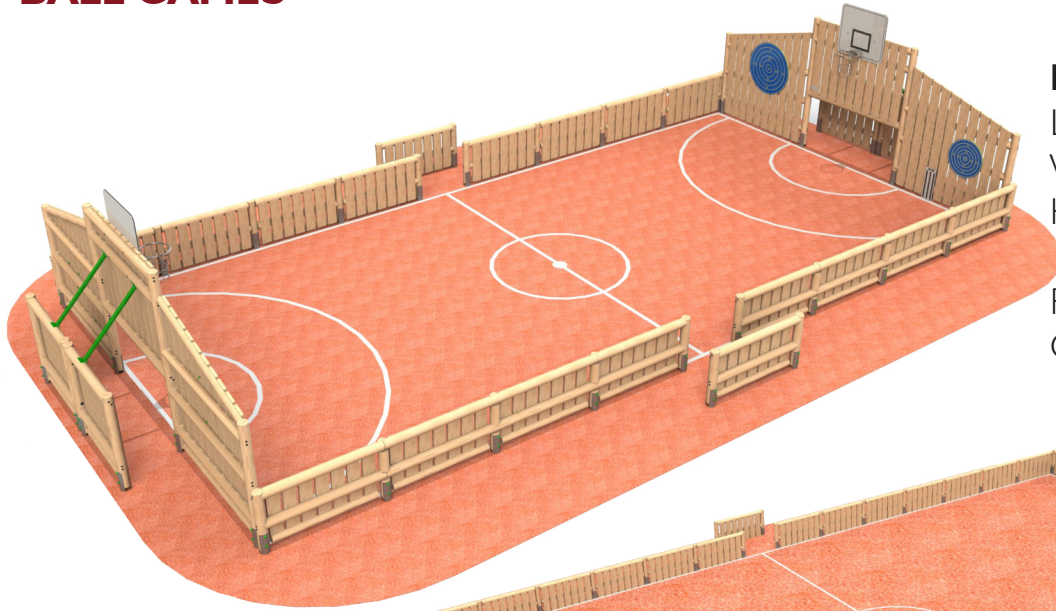

Timber MUGA's can be produced to any size.

BALL GAMES

18 x 10m Timber MUGA

Length: 18200mm
Width: 10270mm
Height: 3510mm

Pitch Size: 15.85 x 7.92m
Goal Size: 2.44 x 1.22m