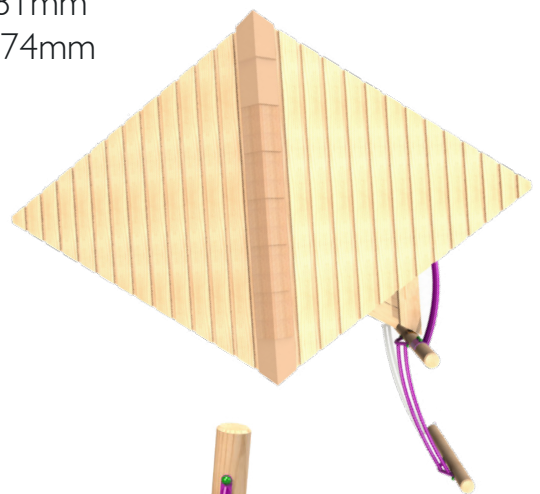

### Teen Tower

Length: 2943mm

Width: 2245mm

Height: 3174mm

### Steel feet

Galvanised steel feet can be fitted to the Teen Towers for a small additional charge. Steel feet offer an alternative to in ground timbers and can be used in both wet pour surfacing and extended for loose fill bark.

### Teen Tower with Buddy Bars

Length: 2974mm

Width: 3481mm

Height: 3174mm

Bespoke options available, more details and prices are available upon request

The ability to offer unrivalled value for money whilst still ensuring exceptional quality and longevity is key. The Teenage range offers older children space to play, exercise and hangout.