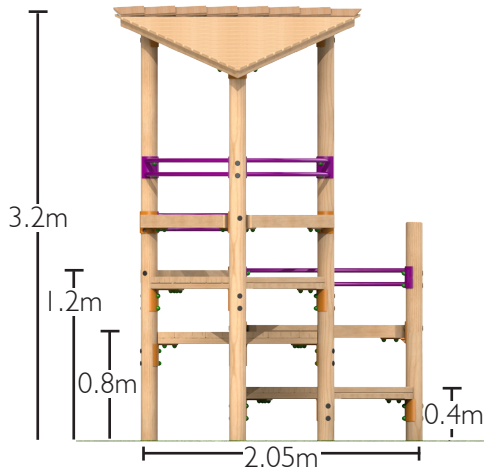

### Dual Goal

Length: 6578

Width: 2790mm

Height: 3911mm

Goal Size: 2.08 x 1.86m

### Timber Goal Posts

Length: 4010mm

Width: 1133mm

Height: 1905mm

### Basket Ball Net

Length: 1738mm

Width: 1200mm

Height: 3945mm

Bespoke options available, more details and prices are available upon request

### Teen Tower

Length: 2943mm

Width: 2245mm

Height: 3174mm