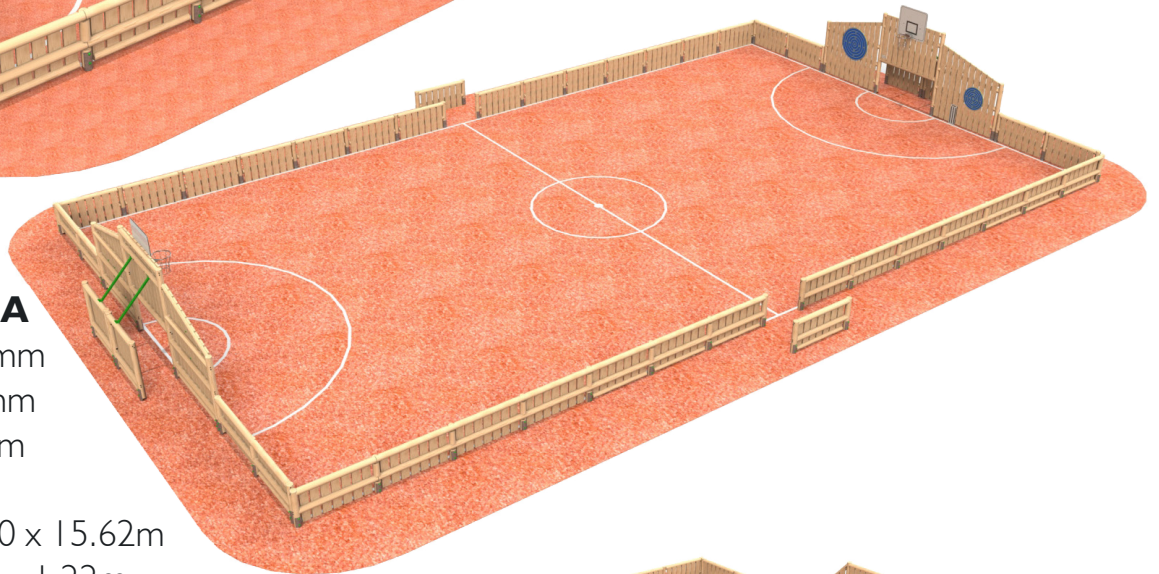

### 18 x 10m Timber MUGA

Length: 18200mm  
Width: 10270mm  
Height: 3510mm

Pitch Size: 15.85 x 7.92m  
Goal Size: 2.44 x 1.22m

### 29 x 18m Timber MUGA

Length: 29400mm  
Width: 18625mm  
Height: 3510mm

Pitch Size: 27.10 x 15.62m  
Goal Size: 2.44 x 1.22m

### 5 - A - Side Court

Length: 25484mm  
Width: 20590mm  
Height: 2810mm

Pitch Size: 23.36 x 17.54m  
Goal Size: 2.44 x 1.22m

### Timber MUGA With Side Goals

Length: 39766mm  
Width: 20200mm  
Height: 3510mm

Pitch Size: 37.42 x 17.94m  
Goal Size: 2.44 x 1.22m  
5 A-Side Goal Size: 1.7 x 0.86m

Bespoke options available, more details and prices are available upon request