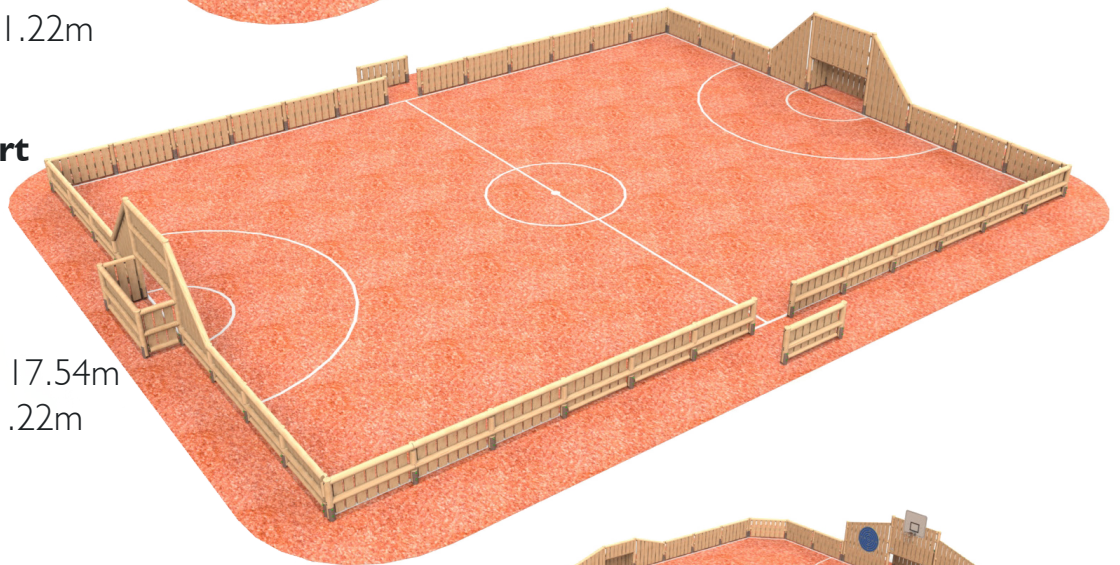

### 18 x 10m Timber MUGA

Length: 18200mm  
Width: 10270mm  
Height: 3510mm

Pitch Size: 15.85 x 7.92m  
Goal Size: 2.44 x 1.22m

### 29 x 18m Timber MUGA

Length: 29400mm  
Width: 18625mm  
Height: 3510mm

Pitch Size: 27.10 x 15.62m  
Goal Size: 2.44 x 1.22m

### 5 - A - Side Court

Length: 25484mm  
Width: 20590mm  
Height: 2810mm

Pitch Size: 23.36 x 17.54m  
Goal Size: 2.44 x 1.22m

### Timber MUGA With Side Goals

Length: 39766mm  
Width: 20200mm  
Height: 3510mm

Pitch Size: 37.42 x 17.94m  
Goal Size: 2.44 x 1.22m  
5 A-Side Goal Size: 1.7 x 0.86m

Bespoke options available, more details and prices are available upon request