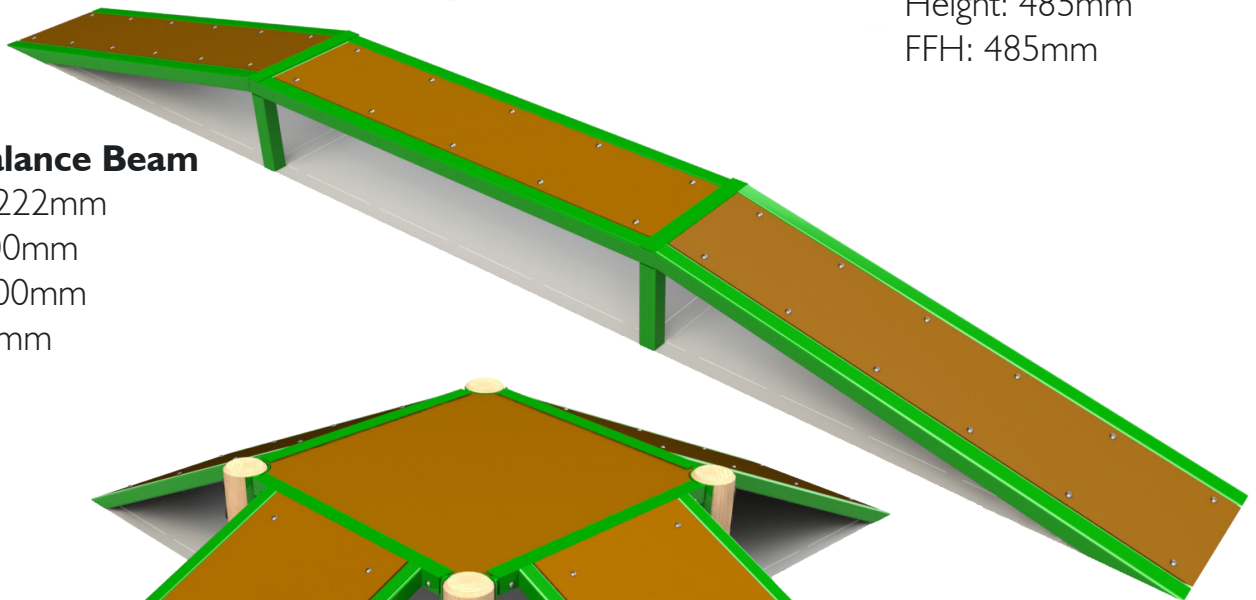

Cycle Balance Beam

Length: 4222mm
Width: 400mm
Height: 300mm
FFH: 300mm