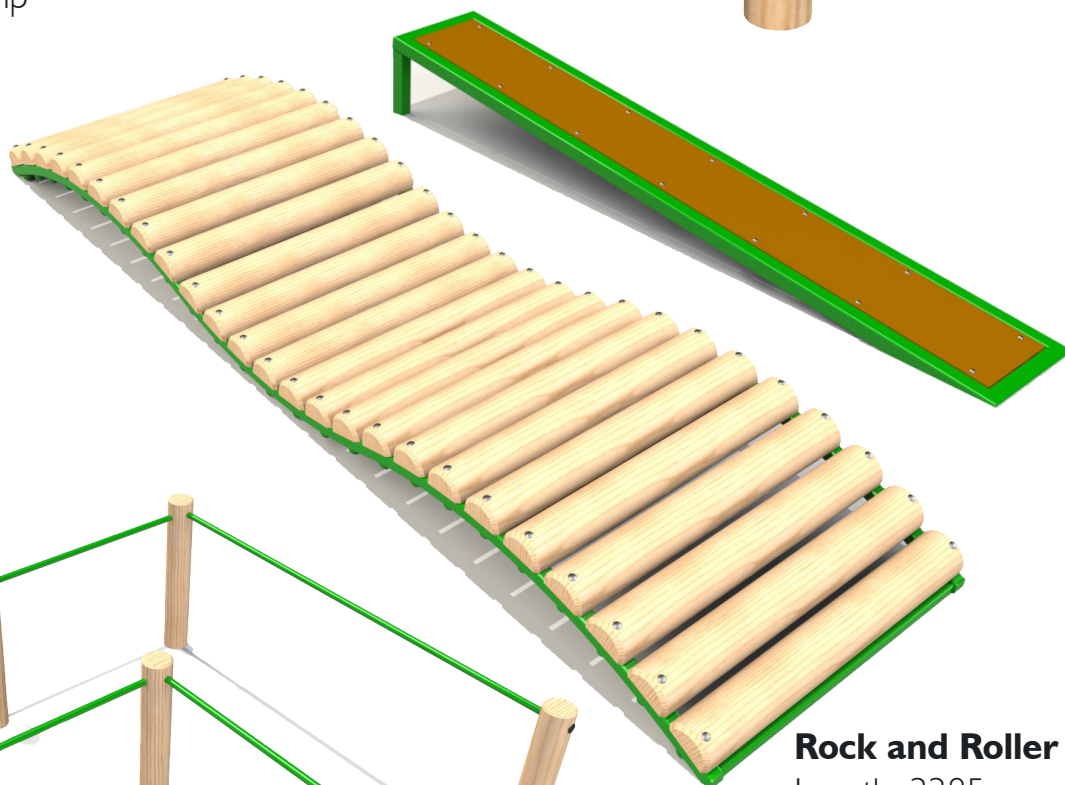

Miniature Slalom

Diameter: 150mm

Height: 400mm

FFH: 400mm