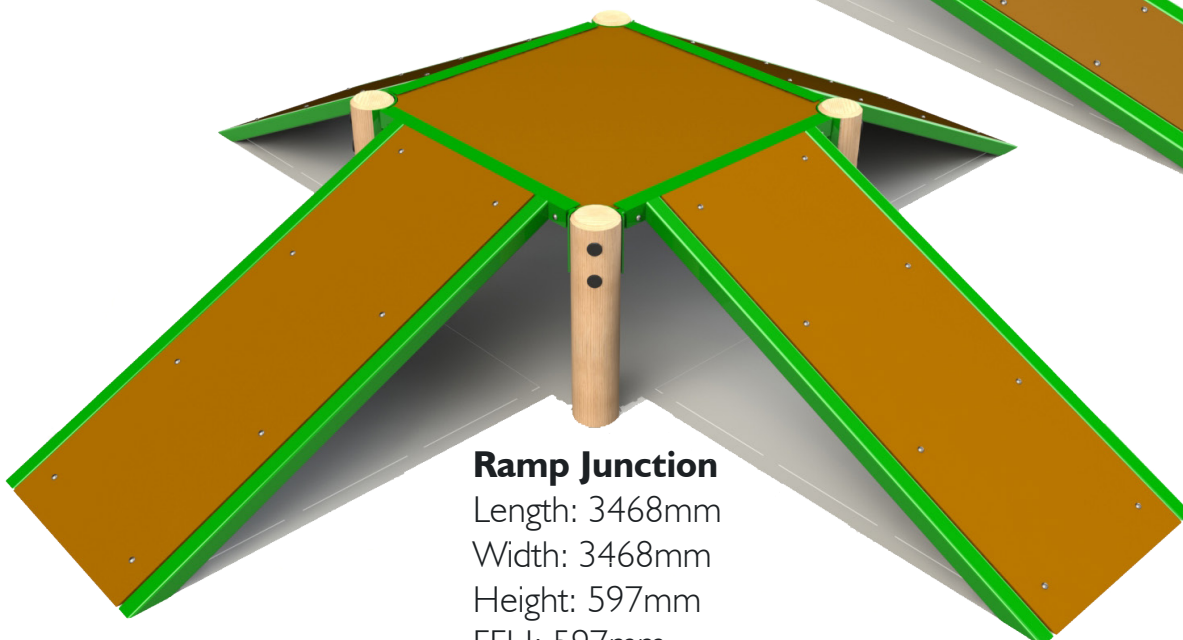

Ramp Junction

Length: 3468mm
Width: 3468mm
Height: 597mm
FFH: 597mm